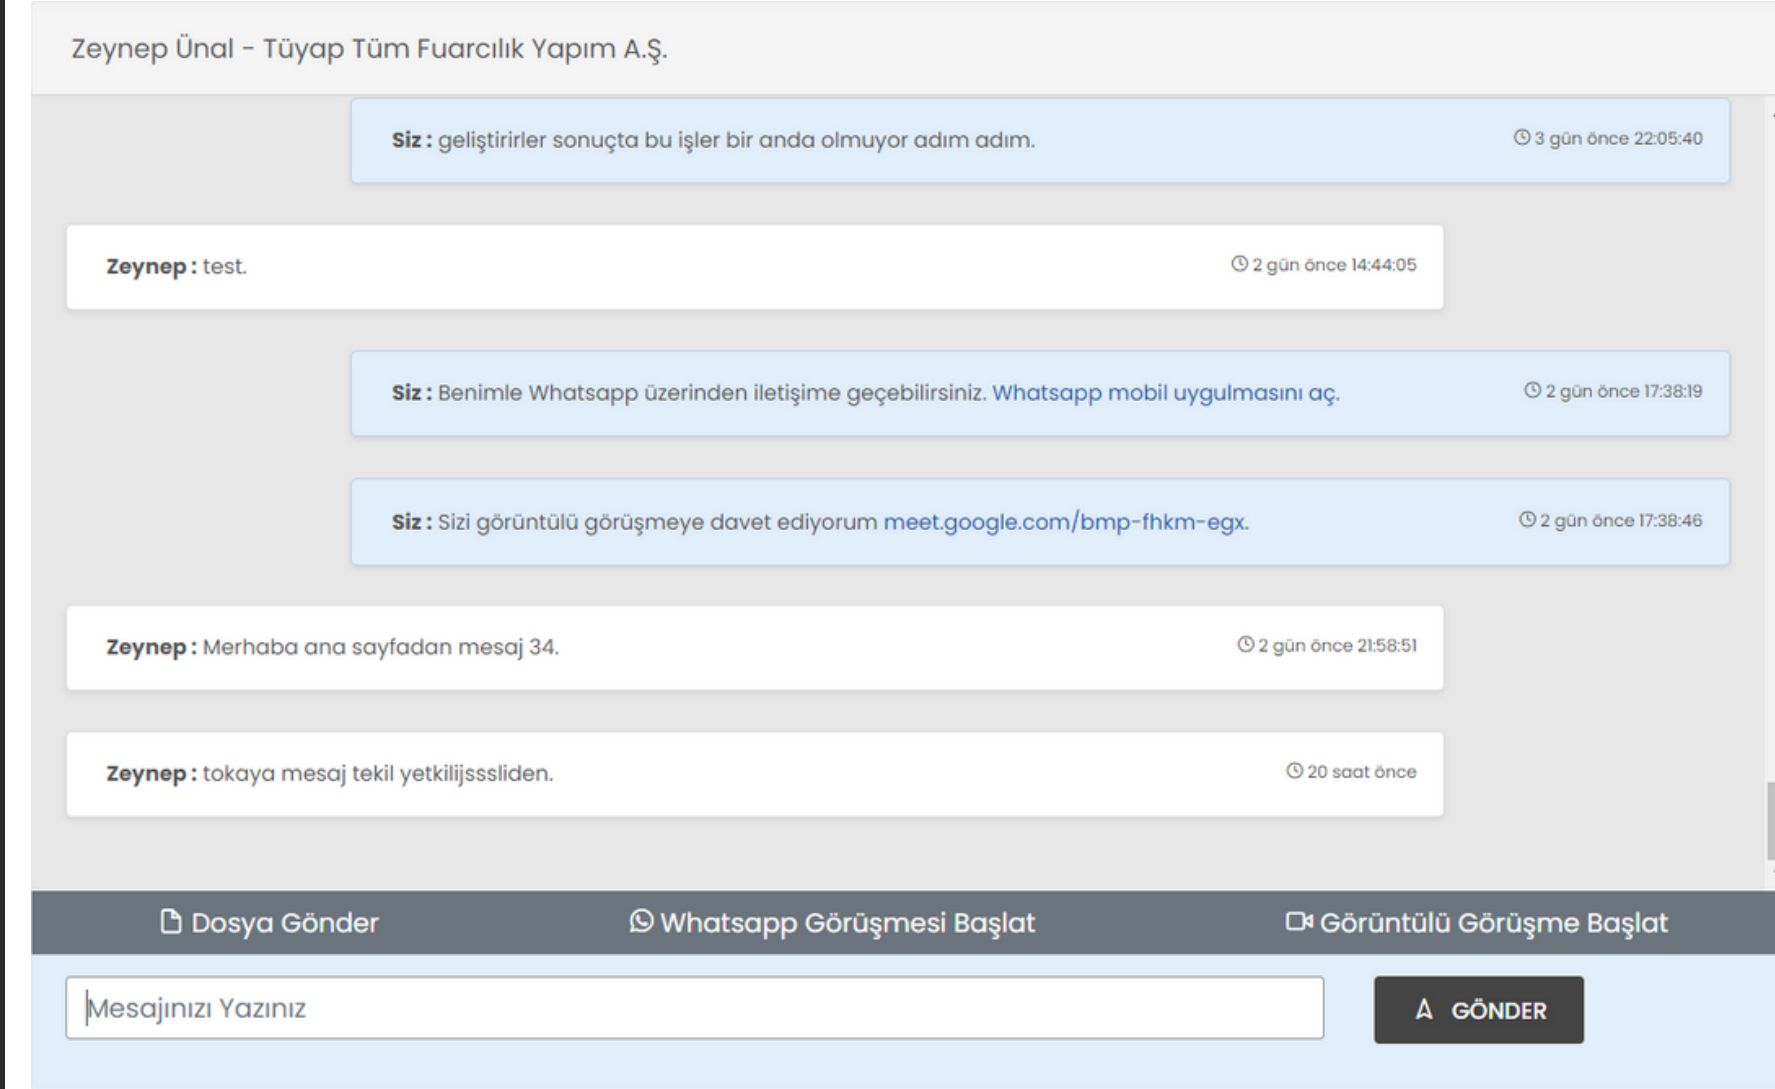

NASIL KULLANIRIM?

6.Mesajlaşma

Bağlantılarınız ile dilediğinizce mesajlaşabilirsiniz. İster bağlantı kartındaki hızlı mesaj ikonundan, isterseniz "bağlantılarım" sekmenizden kişilere ulaşabilirsiniz.

Mesajlaşırken dosya gönderebilir, eğer her iki tarafta izin verseniz ise, Whatsapp üzerinden görüntülü görüşme başlatabilir ya da anlık olarak sistem üzerinden canlı görüşme başlatabilirsiniz.